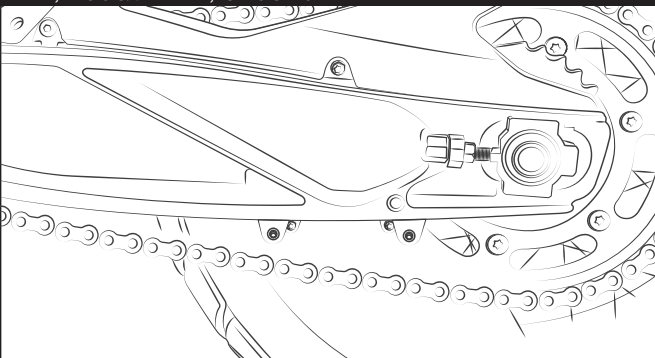

CHAIN GUIDE CRUNA CATENA

COD. 5000009061

ACERBIS PARTS

A - (1 PCS)

B - (4 PCS)

C - (4 PCS)

OEM

D - (1 PCS)

E - (1 PCS)

KTM, HUSQVARNA, GASGAS

Disassemble the chain and remove the original chain guide. Pay attention to close the chain link properly afterwards having removed the chain guide.

Smontare la catena e rimuovere il cruna catena originale. Fare attenzione a chiudere correttamente la maglia della catena dopo aver sfilato il cruna.

KTM, HUSQVARNA, GASGAS

TORQUE MAX 2Nm (SCREWS A)
COPPIA DI CHIUSURA MAX 2Nm (VITI A)

Place the Acerbis chain guide (A) over the chain and secure it on the front side using the original screws (D) and (E). Attach the chain slider (B) using the four screws (C).

Posizionare il corpo cruna (A) sopra la catena, fissare il cruna anteriormente tramite le viti originali (D) e (E). Montare il pattino catena (B) tramite le 4 viti (C).

WARNING!

Use Acerbis' products at your own risk. Check the safety of your device before you ride. Be sure that you follow the instructions for installing the Acerbis' products. Do not ride if there is missing or damaged hardware. If this is the case, take the item immediately back to your dealer. Make sure the throttle and other controls are free every time you ride. Not following these instructions and warnings could lead to interference with the controls, loss of control, and accidents. Acerbis recommends that installation must be done by a licensed mechanic and that only Acerbis' original parts are used during installation. Acerbis makes no guarantees or representations, express or implied, regarding the fitment of its product for any particular purpose. Acerbis makes no guarantees or representations, express or implied, regarding the extent to which its products protect individuals or property from injury or death or damage.