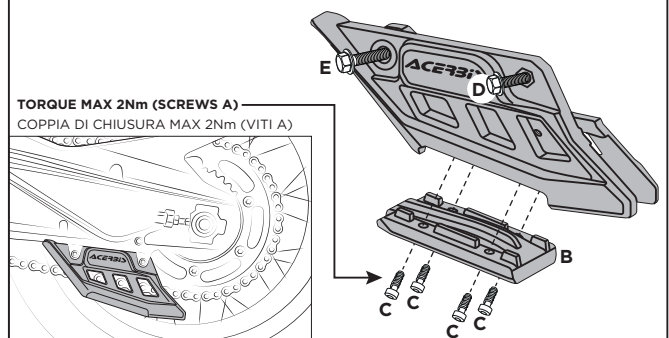

CHAIN GUIDE CRUNA CATENA

COD. 5000009061

ACERBIS PARTS

A - (1 PCS)

B - (4 PCS)

C - (4 PCS)

OEM

D - (1 PCS)

E - (1 PCS)

KTM, HUSQVARNA, GASGAS

Disassemble the chain and remove the original chain guide. Pay attention to close the chain link properly afterwards having removed the chain guide.

Smontare la catena e rimuovere il cruna catena originale. Fare attenzione a chiudere correttamente la maglia della catena dopo aver sfilato il cruna.

KTM, HUSQVARNA, GASGAS

TORQUE MAX 2Nm (SCREWS A)
COPPIA DI CHIUSURA MAX 2Nm (VITI A)

Place the Acerbis chain guide (A) over the chain and secure it on the front side using the original screws (D) and (E). Attach the chain slider (B) using the four screws (C).

Posizionare il corpo cruna (A) sopra la catena, fissare il cruna anteriormente tramite le viti originali (D) e (E). Montare il pattino catena (B) tramite le 4 viti (C).

WARNING!

Use Acerbis' products at your own risk. Check the safety of your device before you ride. Be sure that you follow the instructions for installing the Acerbis' products. Do not ride if there is missing or damaged hardware. If this is the case, take the item immediately back to your dealer. Make sure the throttle and other controls are free every time you ride. Not following these instructions and warnings could lead to interference with the controls, loss of control, and accidents. Acerbis recommends that installation must be done by a licensed mechanic and that only Acerbis' original parts are used during installation. Acerbis makes no guarantees or representations, express or implied, regarding the fitment of its product for any particular purpose. Acerbis makes no guarantees or representations, express or implied, regarding the extent to which its products protect individuals or property from injury or death or damage.